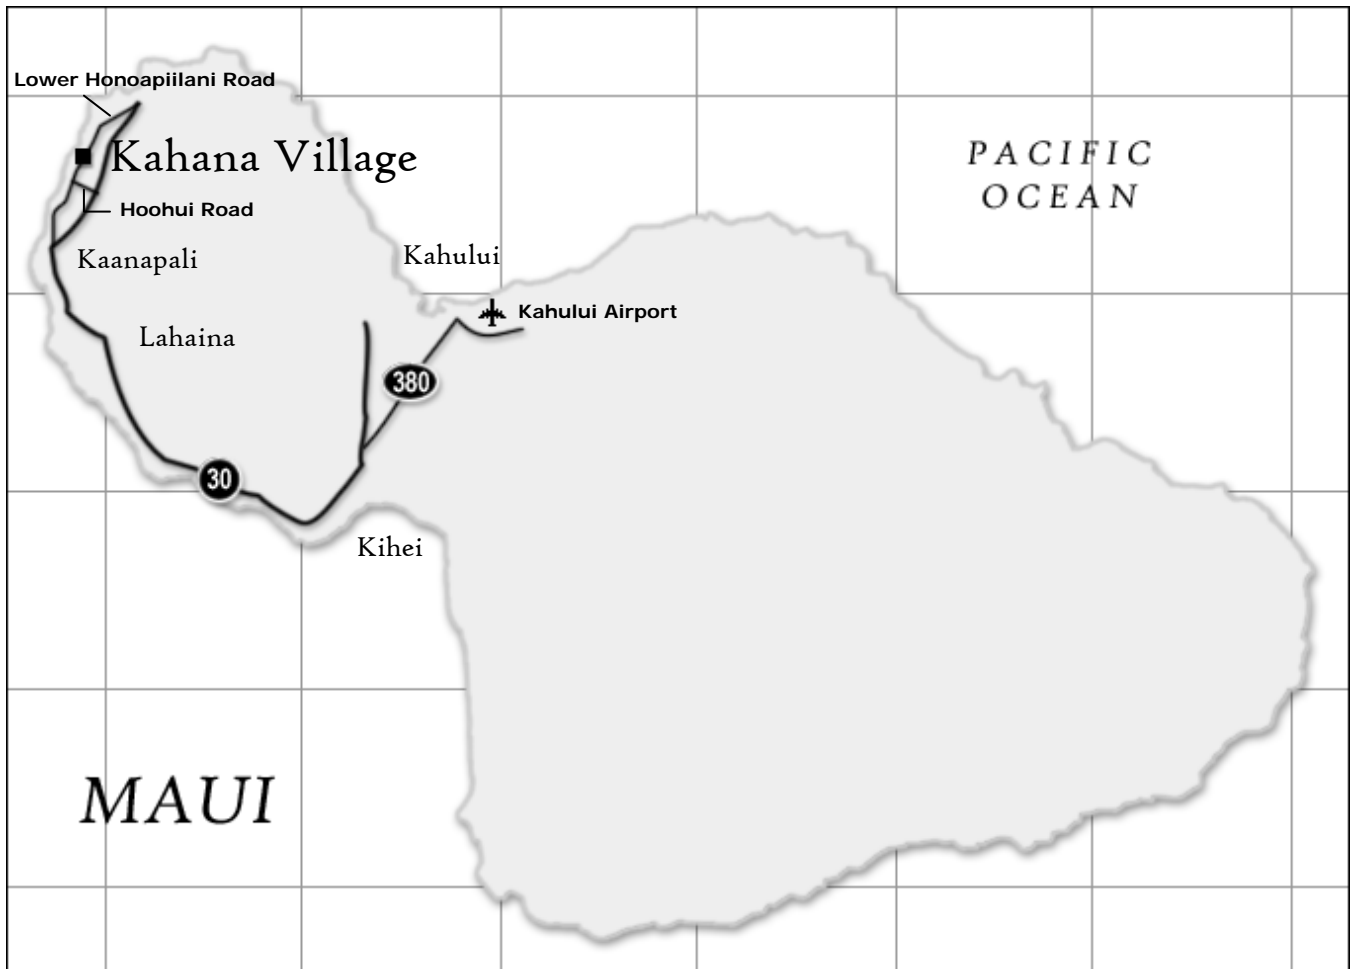

Kahana Village Driving Directions

1. Follow **Highway #380** (Dairy Road) from the Kahului airport approximately 5 miles until it intersects with Highway #30.
2. Turn left onto **Highway #30** at the stop light. You will be traveling **north** on Highway #30. It will be approximately 18 miles to Lahaina Town exits.
3. Continue traveling north on Highway #30 approximately 7 miles past the Lahaina Town exits to "**Kahana**". You will come to a stop light and you will see a McDonald's Restaurant on the left side of the road.
4. Get in the left turn lane and turn left onto **Hoohui Road**. At the end of the block there will be a stop sign.
5. Turn right on **Lower Honoapiilani Road** at the stop sign and go approximately 3 blocks to Kahana Village which will be on the left side of the street.